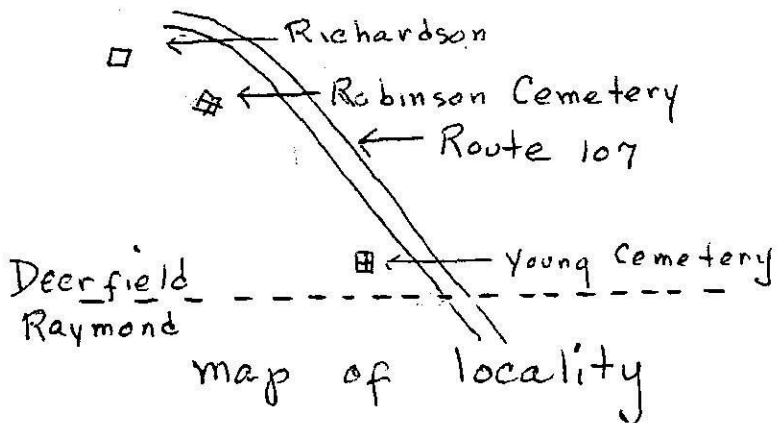

ROBINSON CEMETERY NO. A-2

map of cemetery

This cemetery is located a short distance from the road in what was formerly a field but which has been planted to red pine that entirely surround the area. It is unfenced except for a small fence that surrounds lots 19 and 20. Many stones listed here were flat and covered with the debris, roots and plants of many years accumulation. There are also a great number of unscribed field stone markers.

ROBINSON CEMETERY NO. A-2

7. Lucinda F. Gile died Nov 22, 1900 aged 22 (?) 7. 10 m. 18 d. Footstone L.F.G.
8. George P. Anderson died April 1, 1847 aged 36 Footstone G.P.A.
9. uninscribed field stone marker
10. Joseph F. son of Joseph and Mahalah Robinson died June 27, 1840 aged 5 Footstone
11. Jonathan Robinson died Nov. 17, 1850 aged 72 (this stone was flat and covered with dirt)
12. Hannah wife of Jonathan Robinson died Sept 5, 1825 aged 39 (this stone was flat and covered with dirt)
13. Capt. John Robinson died Mar. 14, 1784 ae. 69
14. Martha wife of Capt John Robinson died Mar. 21, 1784 ae 65 yrs
15. Thomas Robinson died Sept 27, 1819 (?) (stone down, broken, covered, somewhat disintegrated)
16. Judith wife of Thomas Robinson died April 14, 1841 ae 89 (?) (stone flat, covered)
17. Mary wife of Stephen B. Robinson died July 2, 1851 ae 49 y. 6 m. (stone flat)
18. Stephen B. Robinson died March 30, 1873 ae 77 y. 6 m. 22 d.
19. Edmund R. Batchelder died Nov 13, 1881 aged 59 y. 4 m. 28 d.
20. Sarah wife of Edmund R. Batchelder died Sept 22, 1868 aged 49 y. 7 m.
21. James J. Webber died Aug 31, 1887 aged 60 (stone flat and covered - GAR flag marker placed near it)
22. Stephen W. Webber died Aug 29, 1878 aged 55 (stone flat and covered)
23. Benjamin Batchelder died Sept 14, 1852 aged 61
24. Nancy L. wife of Benjamin Batchelder died Oct 14, 1858 aged 69